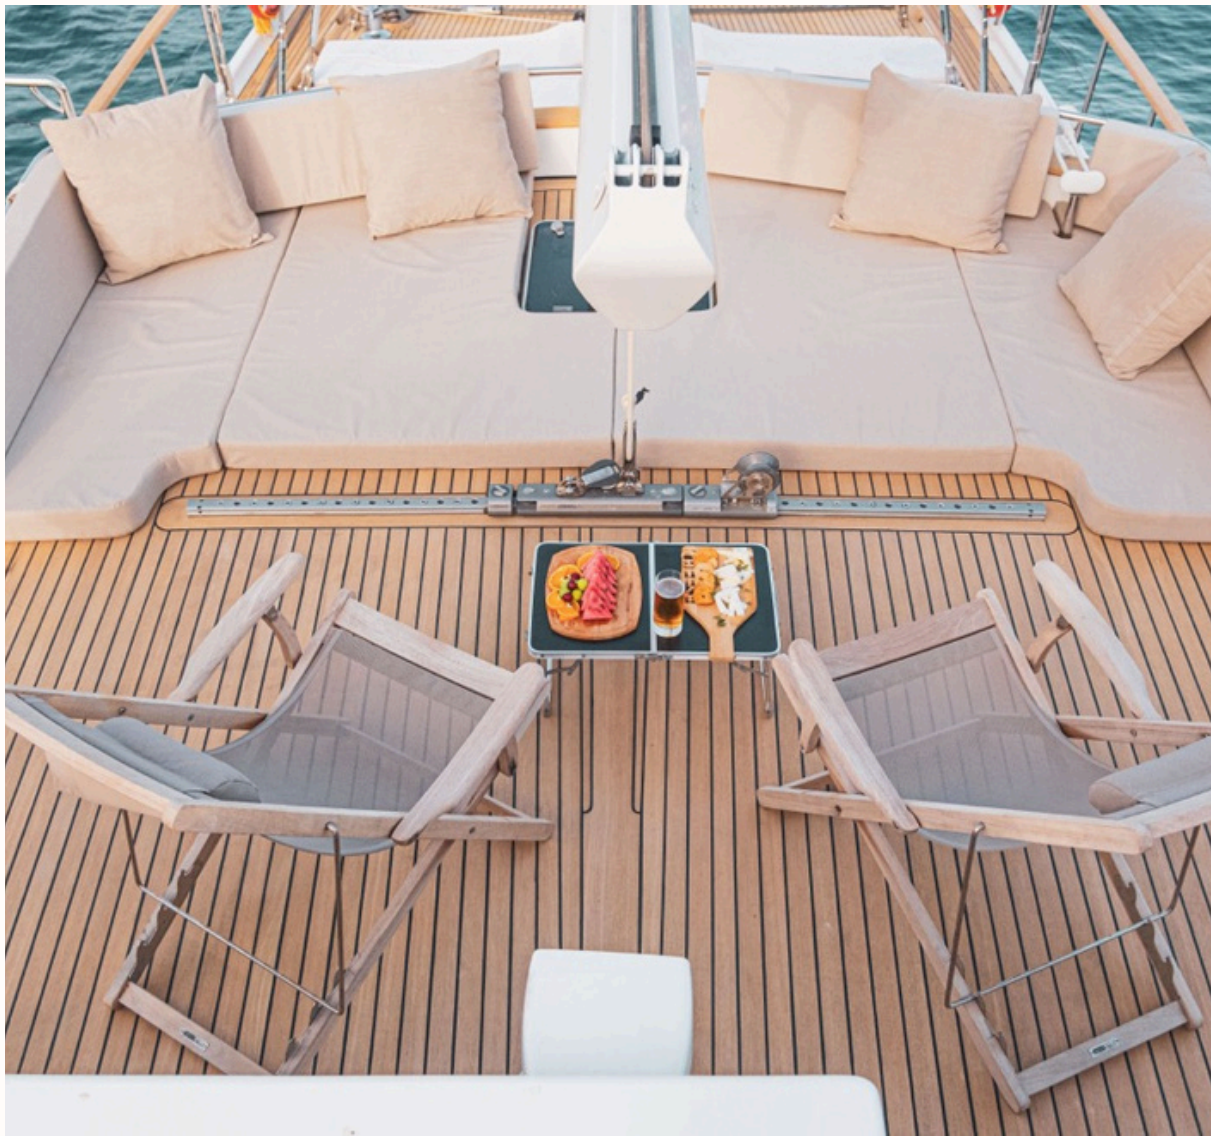

LUJA

LIFEJACKET

SPECIFICATIONS

Built/Refit: 2013/2022

Crew: 5

Length: 28.4m

Beam: 6.5m

Engines & Generators:

2 x 400hp Man

2 x 22,5kW Onan

Cruising speed: 12 knots

Accommodation:

4 cabins for 8 guests (2 Master, 2 Double cabins each with ensuite facilities)

Entertainment:

Tender with 3.8m with 50 HP

Paddle Board

Water Ski

Cano

Kayak

Ringo

Fishing Gear

Snorkeling Equipment

Swimming Platform

Wi-Fi internet, LCD TV in the saloon and TV in master cabins, DVD player & stereo music player