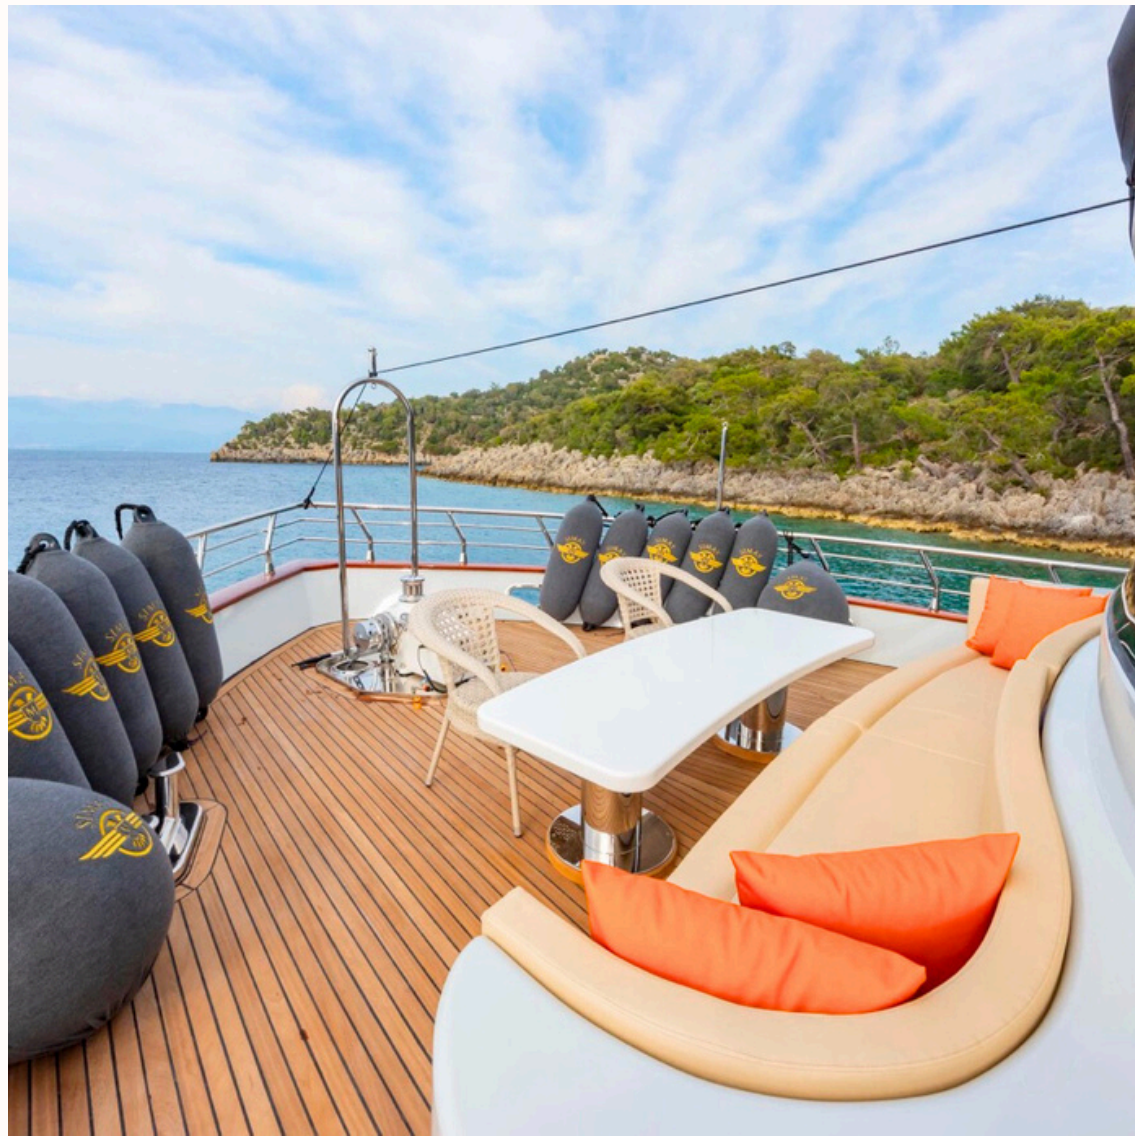

SIMAY M

SPECIFICATIONS

Built/Refit:2022

Crew:4

Length:26m

Beam: 6.8m

Engines & Generators:

2 X 545 HP. Doosan

2 X 27.5 Kw Onan

Max speed: 15 knots

Accommodation:

5 cabins for 10 guests (5 Double)

Entertainment:

70 HP 4.8 Joker Boat

Water ski

Ringo