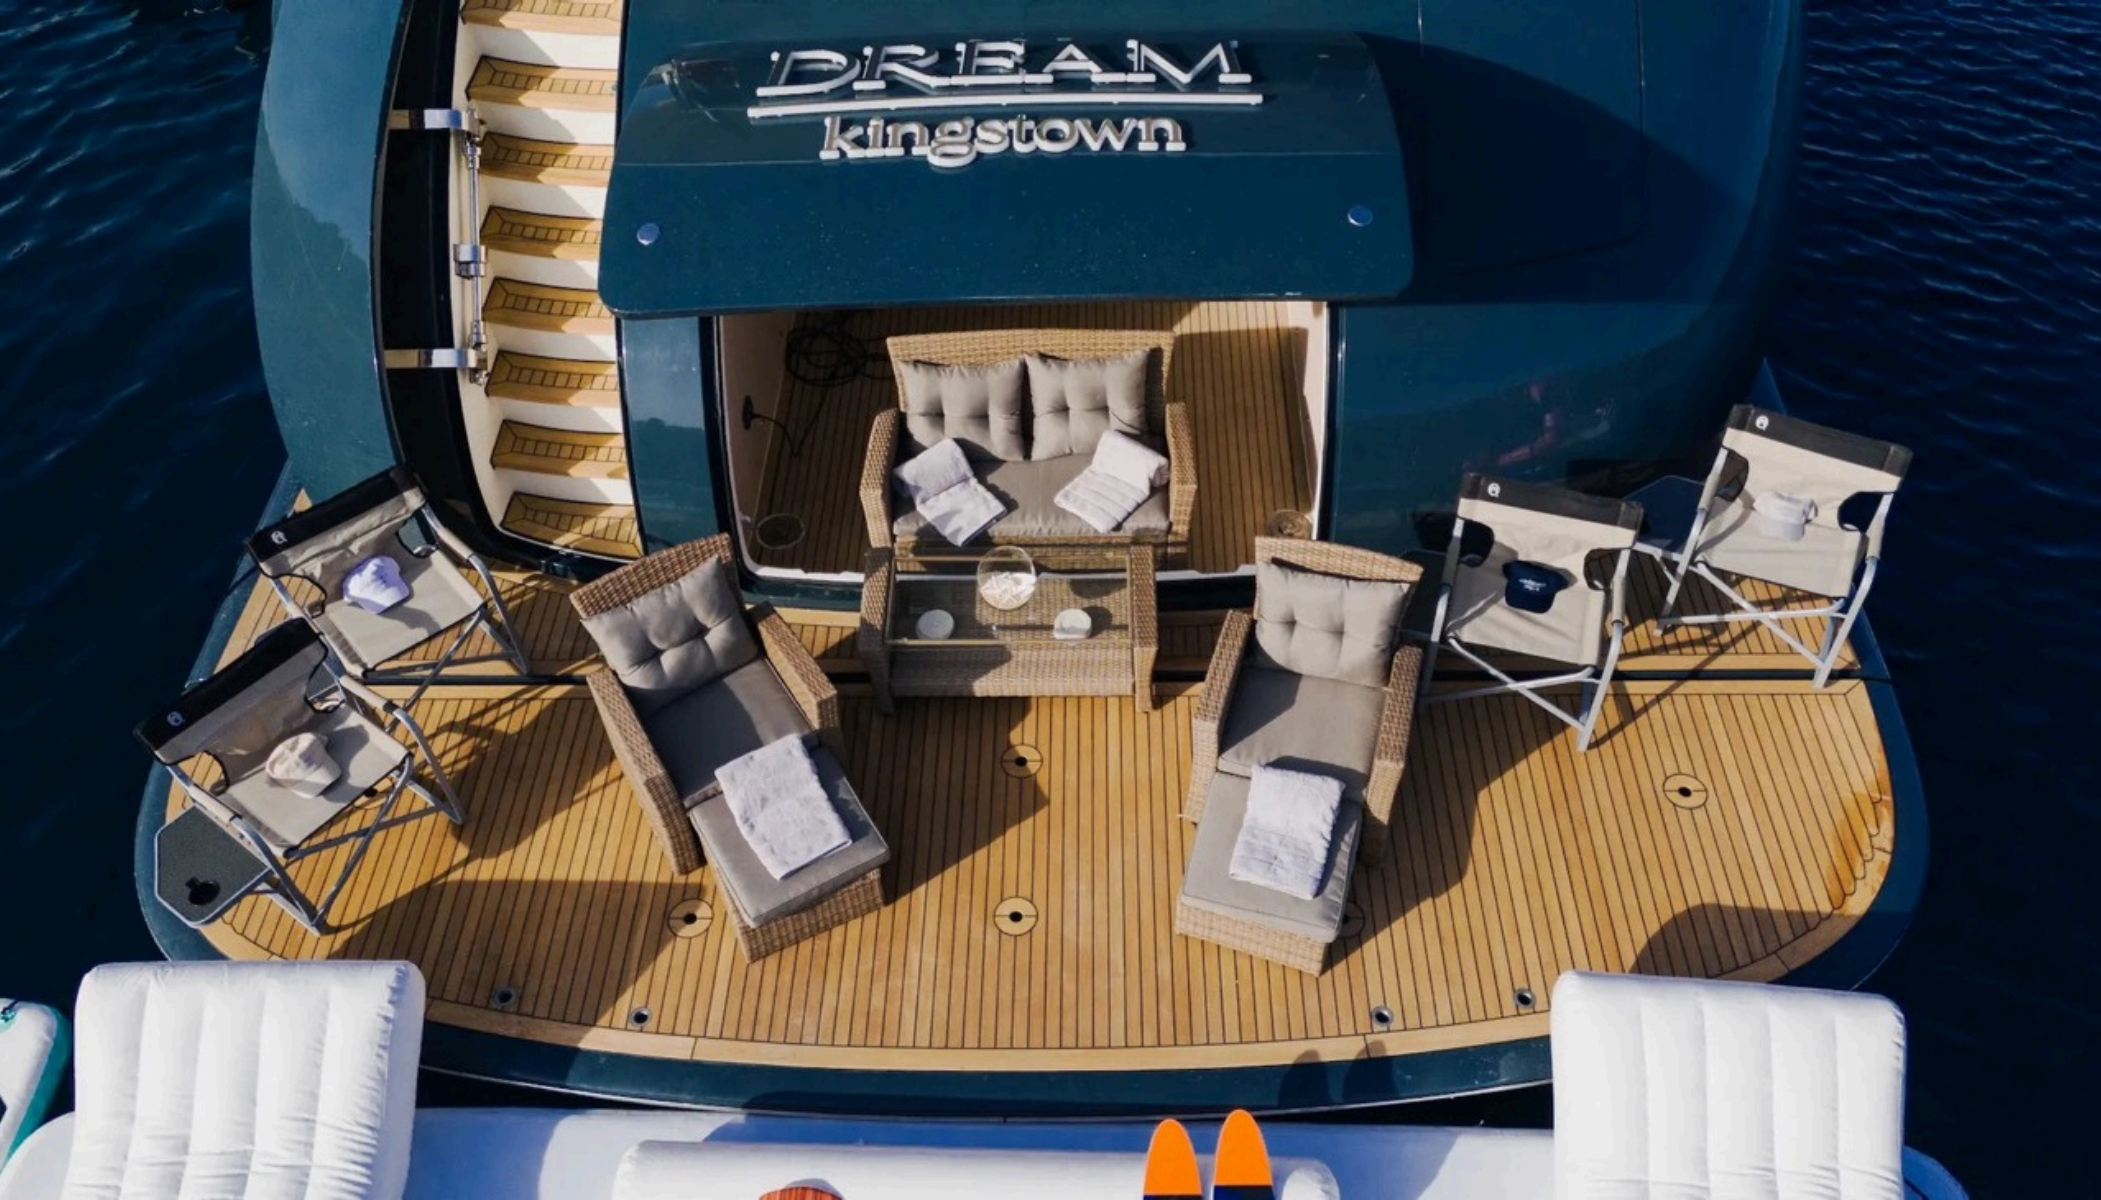

DREAM

SPECIFICATIONS

Built/Refit: 2007 / 2023

Crew: 6

Length: 33.96m

Beam: 7.10m

Engines & Generators:

2 x Caterpillar C32 V12 1675 HP

2 x 40 kW ONAN

Max speed: 24 knots

Accommodation:

5 cabins for 10 guests (1 Master, 2 Double, 1 Twin)

Entertainment:

6 M Ribeye RIB with custom seating, fully rebuilt in 2023

2 x Water Bike

Water Ski

Wakeboard

Banana

Floating Toys

2 x SUP

Snorkeling Equipment

Inflatable Flamingo

Jet Ski on request

Wifi, Sonos/Bose Hi-End Sound System TV in the saloon, TV in all cabins, Starlink