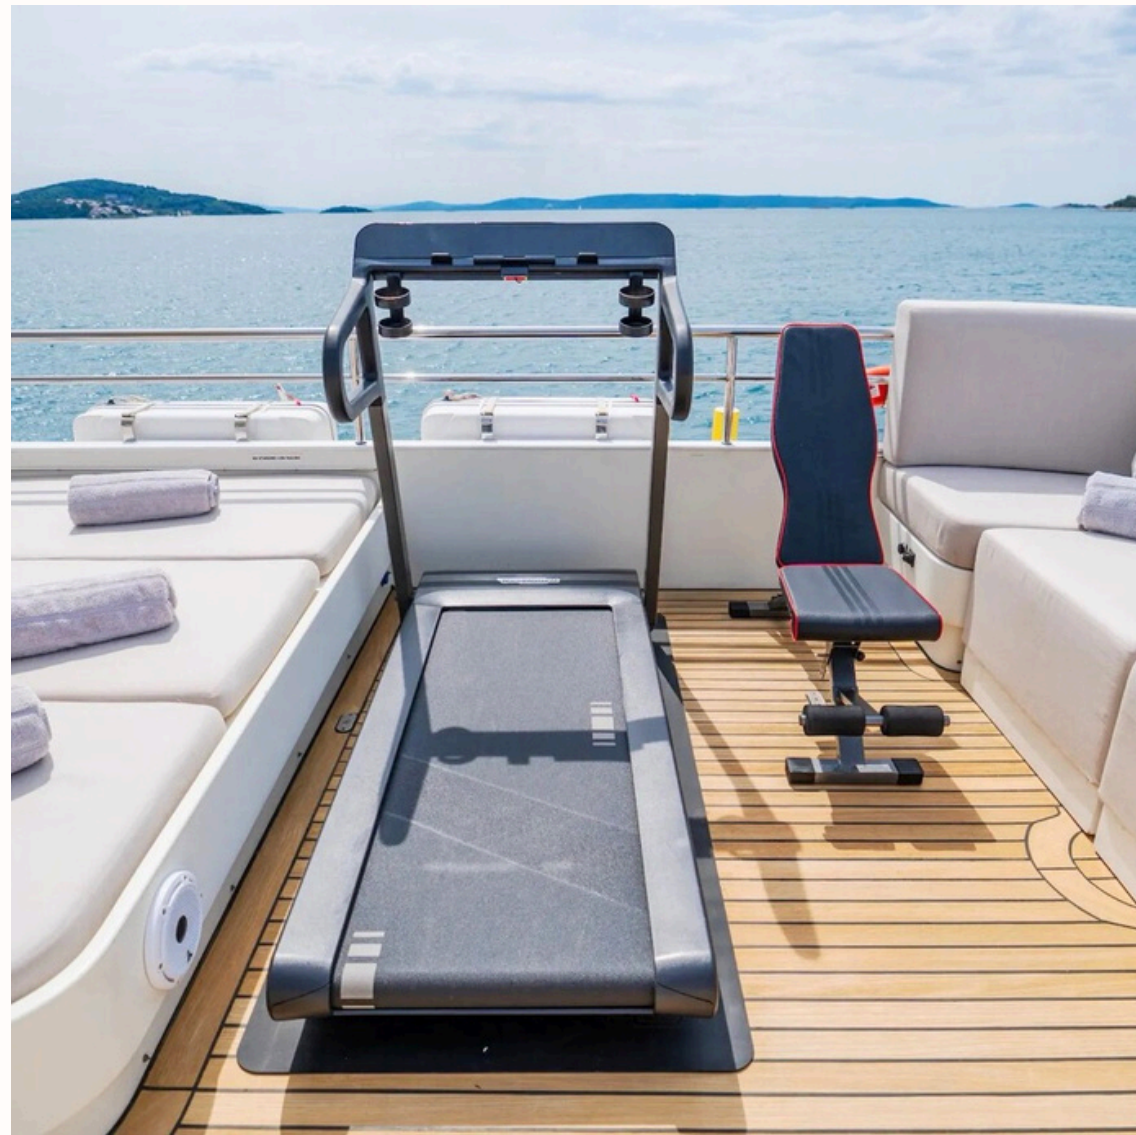

DREAM

SPECIFICATIONS

Built/Refit: 2007 / 2023

Crew: 6

Length: 33.96m

Beam: 7.10m

Engines & Generators:

2 x Caterpillar C32 V12 1675 HP

2 x 40 kW ONAN

Max speed: 24 knots

Accommodation:

5 cabins for 10 guests (1 Master, 2 Double, 1 Twin)

Entertainment:

6 M Ribeye RIB with custom seating, fully rebuilt in 2023

2 x Water Bike

Water Ski

Wakeboard

Banana

Floating Toys

2 x SUP

Snorkeling Equipment

Inflatable Flamingo

Jet Ski on request

Wifi, Sonos/Bose Hi-End Sound System TV in the saloon, TV in all cabins, Starlink