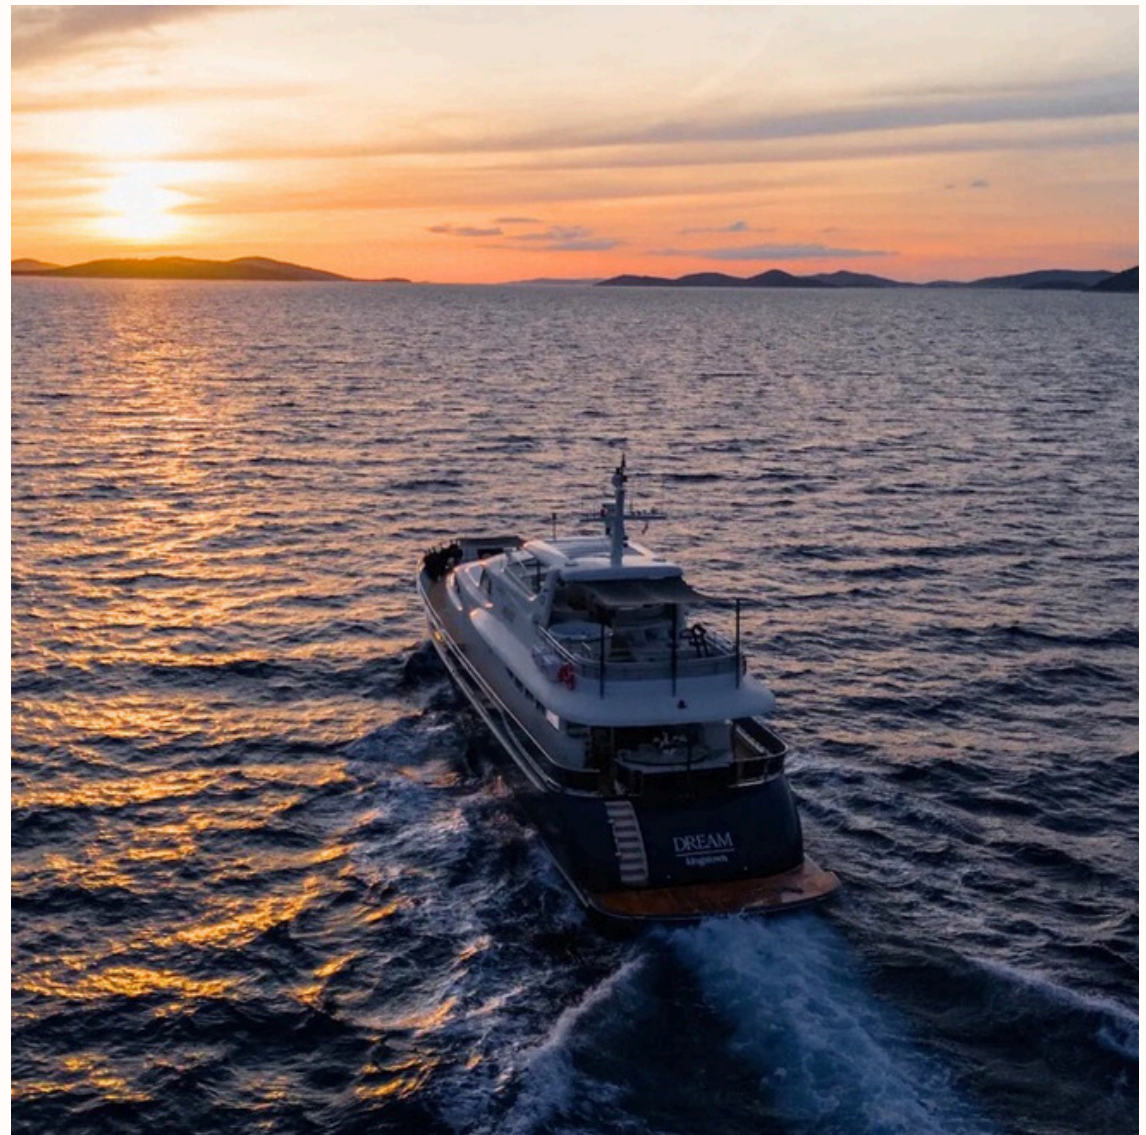

DREAM

SPECIFICATIONS

Built/Refit: 2007 / 2023

Crew: 6

Length: 33.96m

Beam: 7.10m

Engines & Generators:

2 x Caterpillar C32 V12 1675 HP

2 x 40 kW ONAN

Max speed: 24 knots

Accommodation:

5 cabins for 10 guests (1 Master, 2 Double, 1 Twin)

Entertainment:

6 M Ribeye RIB with custom seating, fully rebuilt in 2023

2 x Water Bike

Water Ski