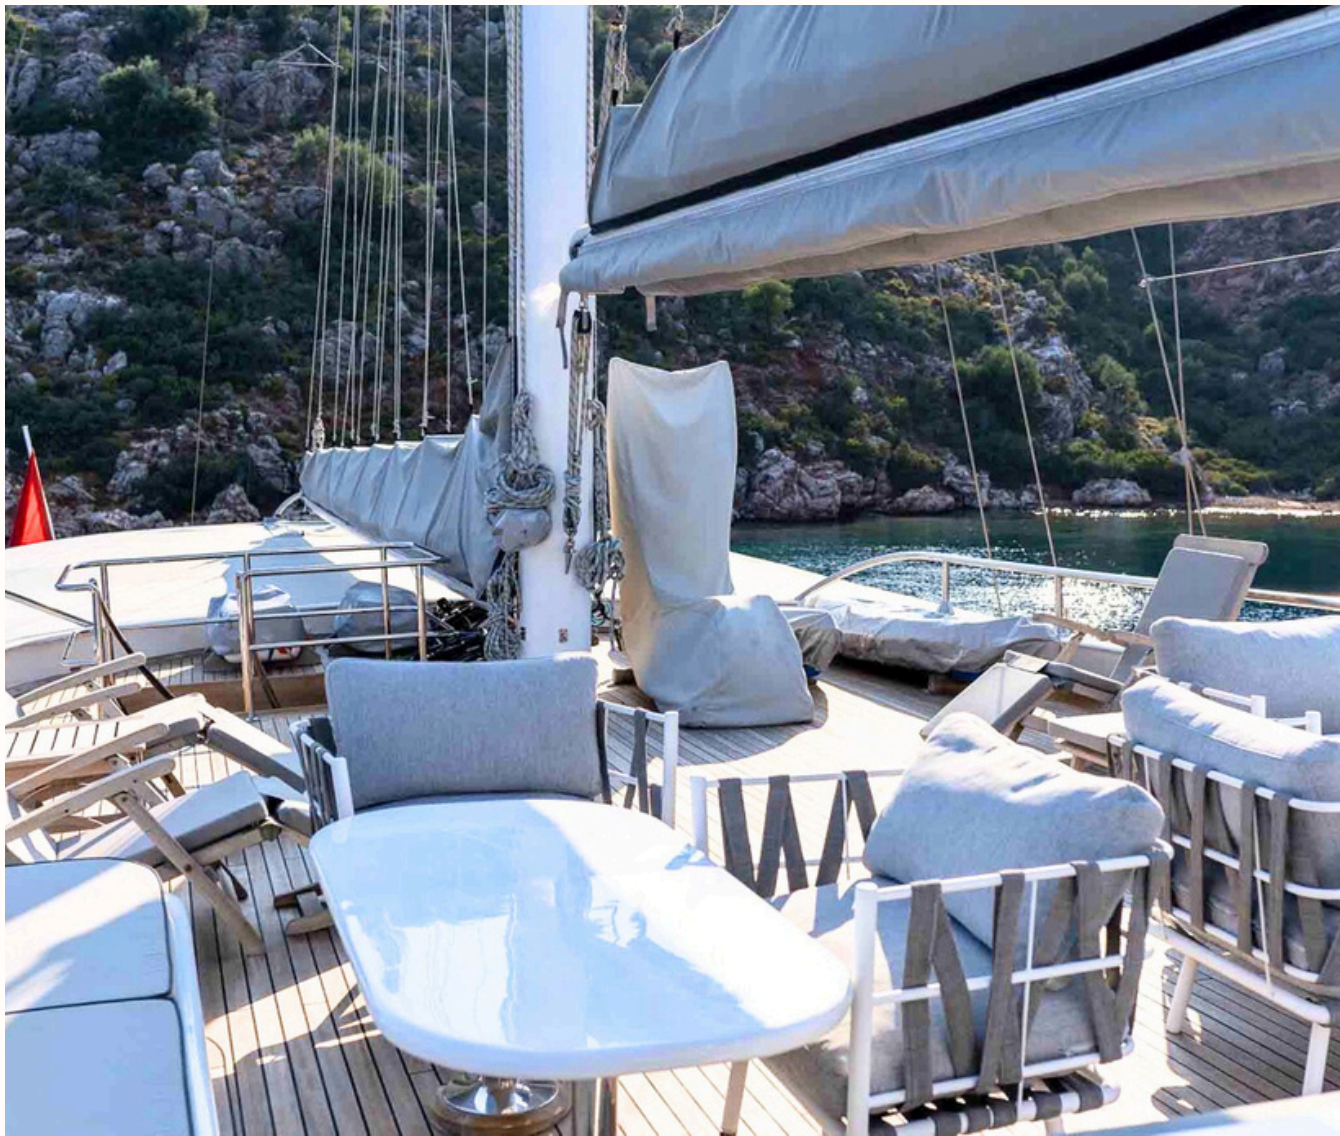

BELLA MARE

SPECIFICATIONS

Built/Refit:2008/2015

Crew:6

Length:38m

Beam: 8.53m

Engines & Generators:

2 x 450hp SCANIA

Cruising speed: 11 knots

Accommodation:

6 cabins for 12 guests (2 Master, 4 Double)

Entertainment:

Dinghy 5.50 m 150 hp

Jet Ski

Banana

Ringo

Water Ski

Wakeboard

Mable - 4 people

2 x Kayak

2 x SUP

Fishing & Snorkeling Equipments

Wifi, DVD Player, Music System, Backgammon

Playing Cards