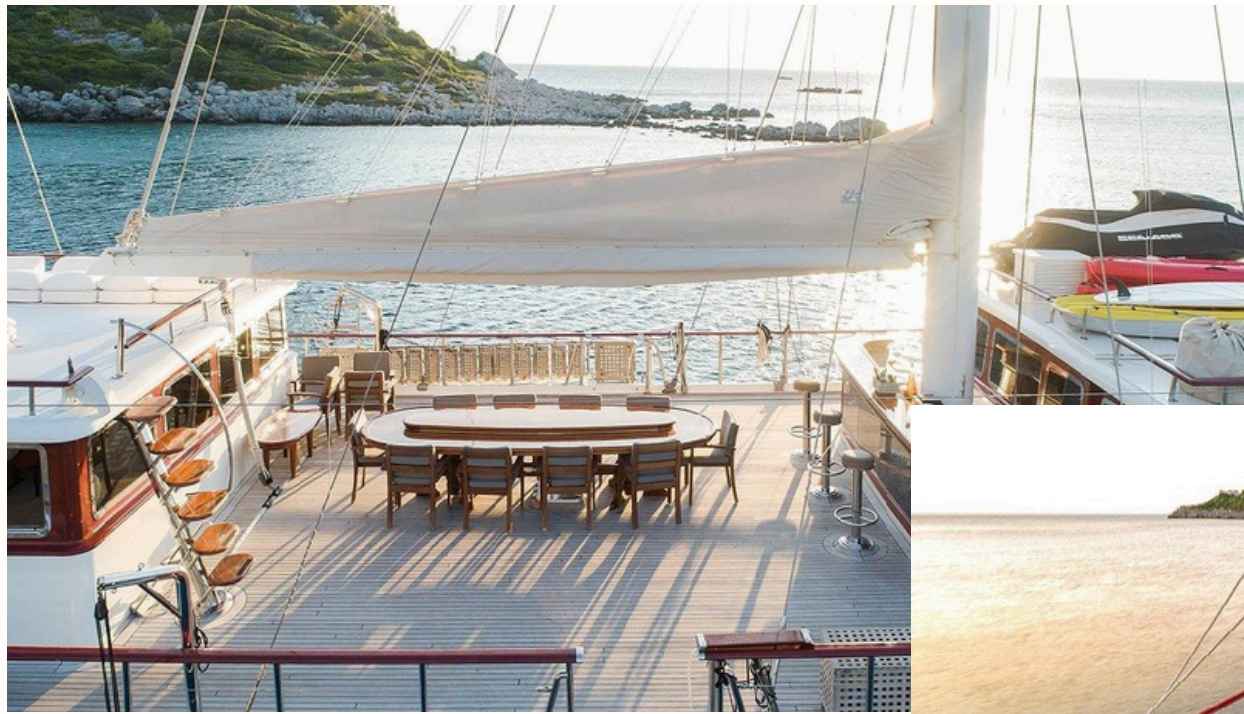

KAPTAN KADIR

SPECIFICATIONS

Built/Refit: 2004/2019

Crew: 6

Length: 39 m

Beam: 8 m

Draft: 3,6 m

Engines & Generators:

650 HP x 2 / Volvo Penta

Cruising speed: 8 knots

Maximum speed: 12 knots

Accommodation:

6 cabins for 12 guests (5 Double, 1 Twin)

Entertainment:

5.2m Tender with 110hp

4m Service Tender with 70hp

Waterski

Ringo

Wakeboard

3 x Kayak

Paddleboard

Fishing & Snorkeling Equipment

Jetski - on request for extra fee

Wifi