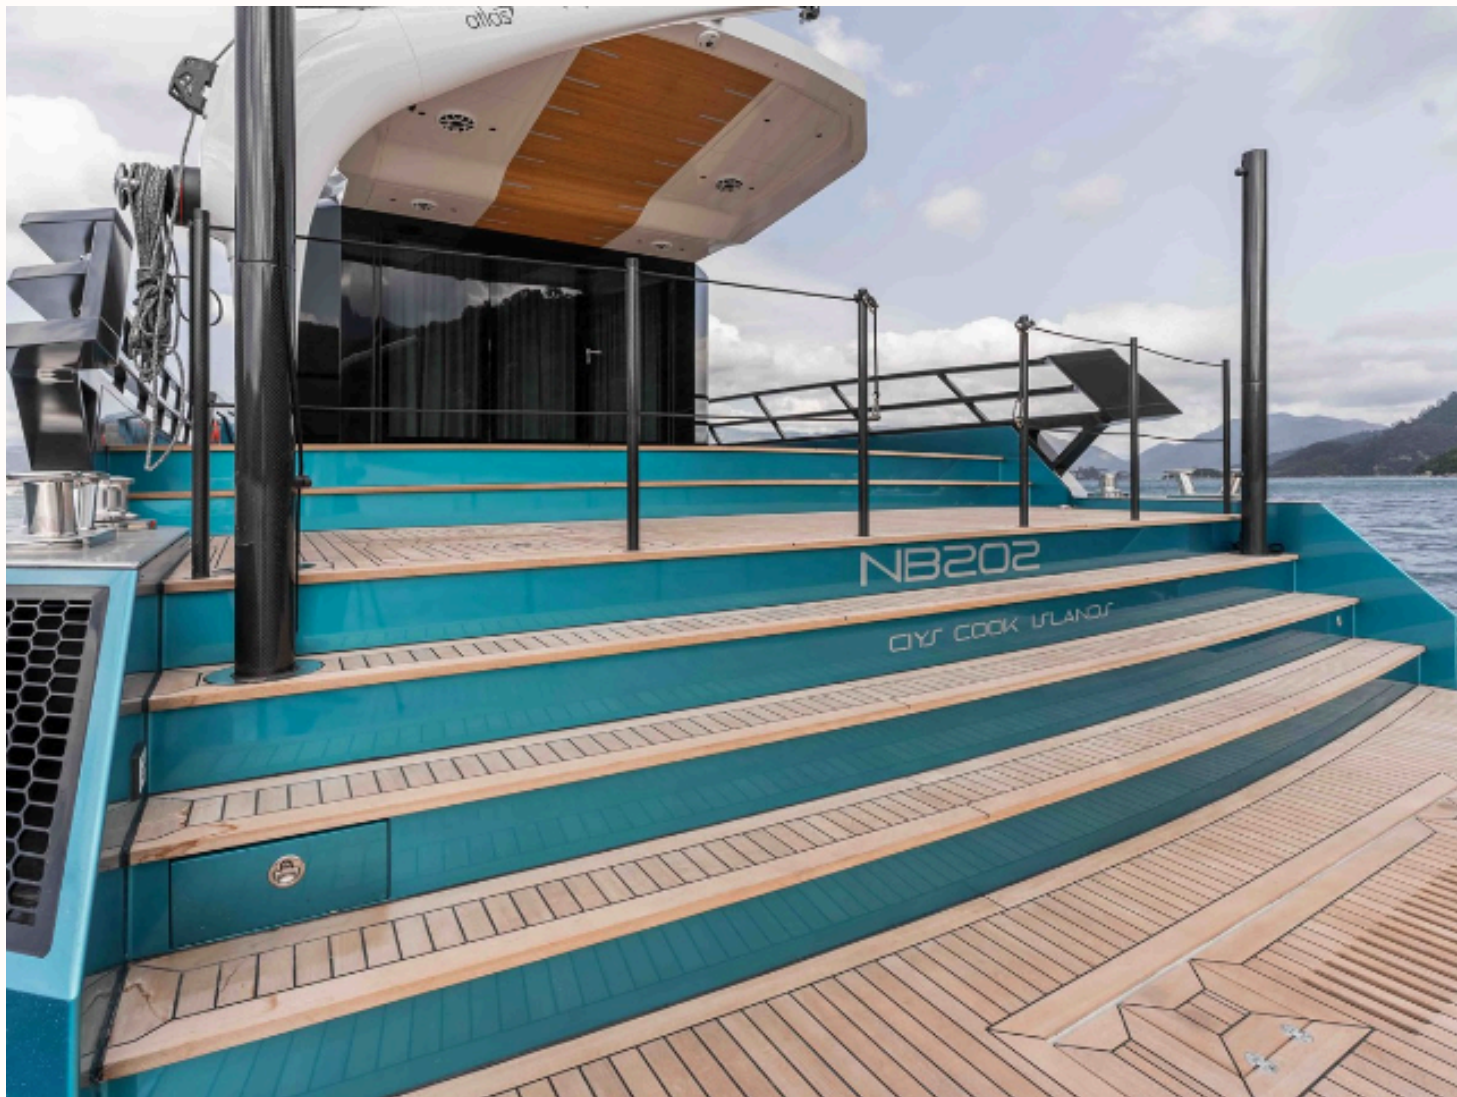

**WEDGE**

# SPECIFICATIONS

Length: 26m

Beam: 6.40m

Draft: 1.60 m

Year built: 2024

Engines & Generators:

2 x 1000 bhp MAN or equivalent

2 x 70kW, 3-phases Kohler

Cruising Speed:12 knots

Max. Speed:23 knots

**Accommodation:**

4 cabins for 8 guests (1 Master, 1 VIP, 1 Twin, 1

Double)

2 x Seabob

2 x Paddle Board

Wifi